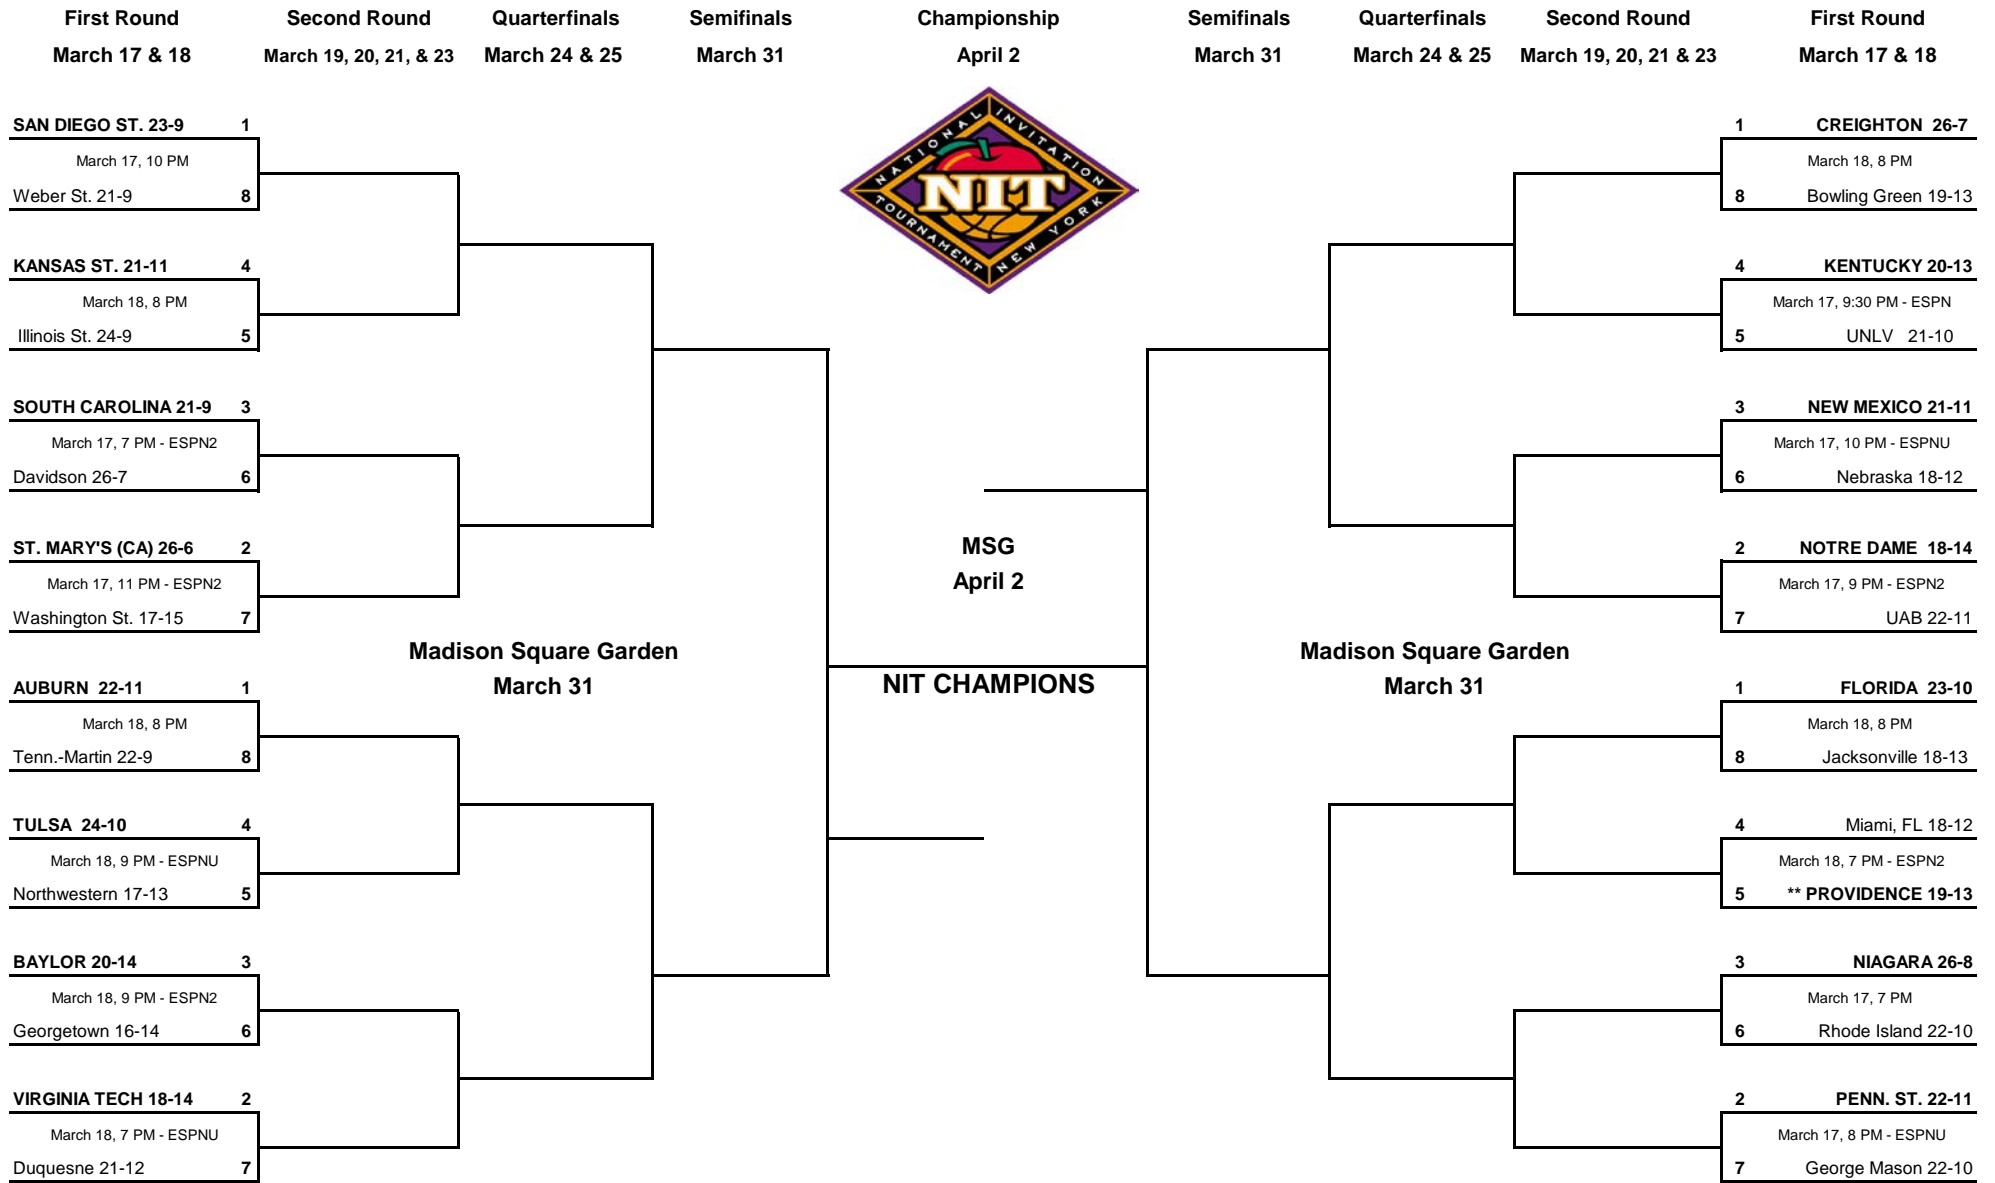

2009 NATIONAL INVITATION TOURNAMENT

© Copyright 2009 NIT, L.L.C.

All Games Eastern Time // HOME TEAM IN BOLD AND CAPS

**Providence will host Miami in first round